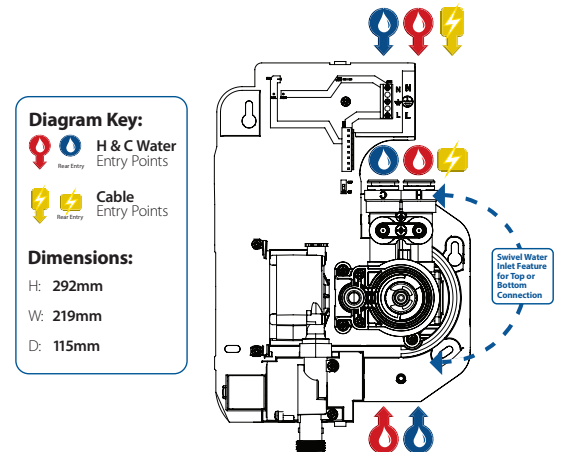

## Thermostatic Power Shower

### Shower

Temperature stability	Thermostatic
Voltage 230/240V Ac.	Rating 53W nominal
Controls	Top control - flow & bottom control - temperature
Visual indicators	Graphics only
Inlet Connections	15mm push fit
Water Entry Points	Rising, falling, back
Outlet Connection	½" BSP male thread
Plumbing System Compatibility	Low pressure gravity
Minimum Head Height	75mm
Maximum Head Height	10m
Maximum Open Outlet Flow Rate	14l/min
Surface Mounted Only	
Approvals, Complies with	BEAB, CE, UKCA, BSI Kitemark, Quiet Mark
Guarantee	2 year

### IMPORTANT MAINTENANCE NOTICE

Replacing specified Triton accessories for this Novel SR unit will aid optimum performance and maintain a valid guarantee

Lucas Shower Riser Rail  
TSKLUCAWC

1.25m Anti-twist Hose - Chrome  
TSHG1203